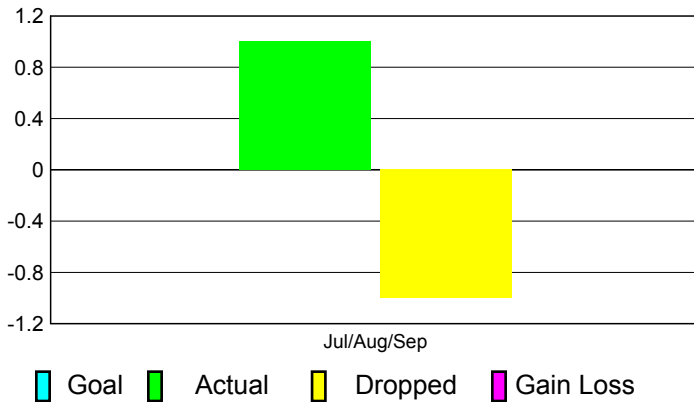

2011-2012 GMT Reports for District (or Undistricted) **District 310 E**

GMT: **SOMSAKDI LOVISUTH**

Location: **THAILAND**

GMT CA: **5**

CLUBS

Club Results
2011-2012

Clubs
2010-2011

| Month | New Club Goal | Actual New Clubs | Actual Dropped Clubs | Gain/Loss of Clubs | Gain/Loss of Clubs |
|---------------|---------------|------------------|----------------------|--------------------|--------------------|
| Jul/Aug/Sep | | 1 | -1 | 0 | 0 |
| Totals | | 1 | -1 | 0 | 0 |

Club Results 2011-2012

Goal, New, Dropped, Gain/Loss

Comparison of Club Gain/Loss

Current Year Compared to the Previous Year

YTD Status Quo Clubs 2011-2012

Status Quo Clubs Compared to Status Quo Members

MEMBERSHIP